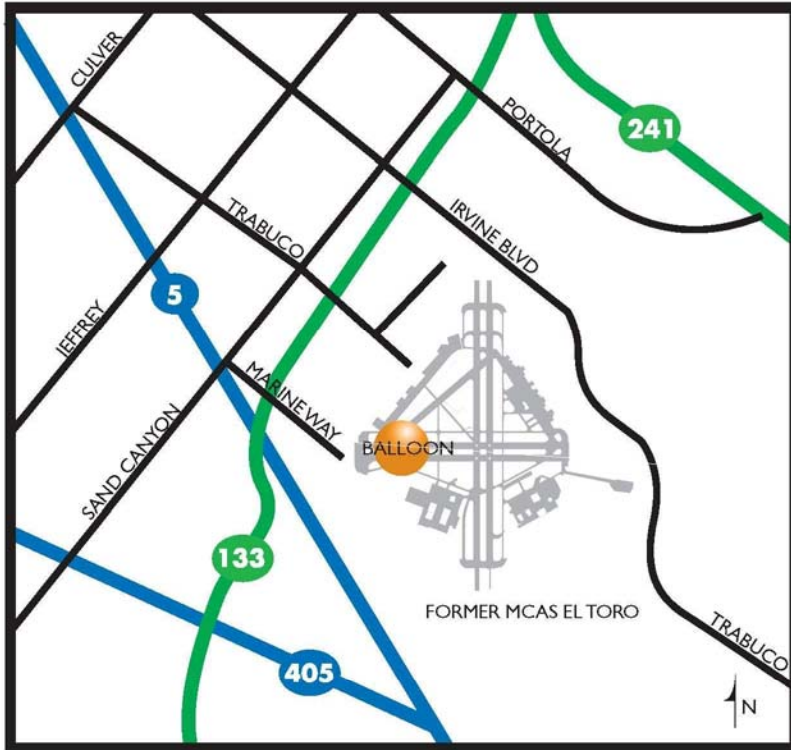

## From the I-5 Freeway Heading North

1. Exit Sand Canyon Ave and turn right
2. Turn left on Marine Way
3. Turn left at the T intersection onto Perimeter Rd
4. Follow the signs

## From the I-405 Freeway Heading North

1. Exit Shady Canyon Dr/Sand Canyon Ave and turn right
2. Turn right on Marine Way
3. Turn left at the T intersection onto Perimeter Rd
4. Follow the signs

## From the I-5 Freeway Heading South

1. Exit Sand Canyon Ave and turn left
2. Turn right on Marine Way
3. Turn left at the T intersection onto Perimeter Rd
4. Follow the signs

## From the I-405 Freeway Heading South

1. Exit Shady Canyon Dr/Sand Canyon Ave and turn left on Sand Canyon Ave
2. Turn right on Marine Way
3. Turn left at the T intersection onto Perimeter Rd
4. Follow the signs